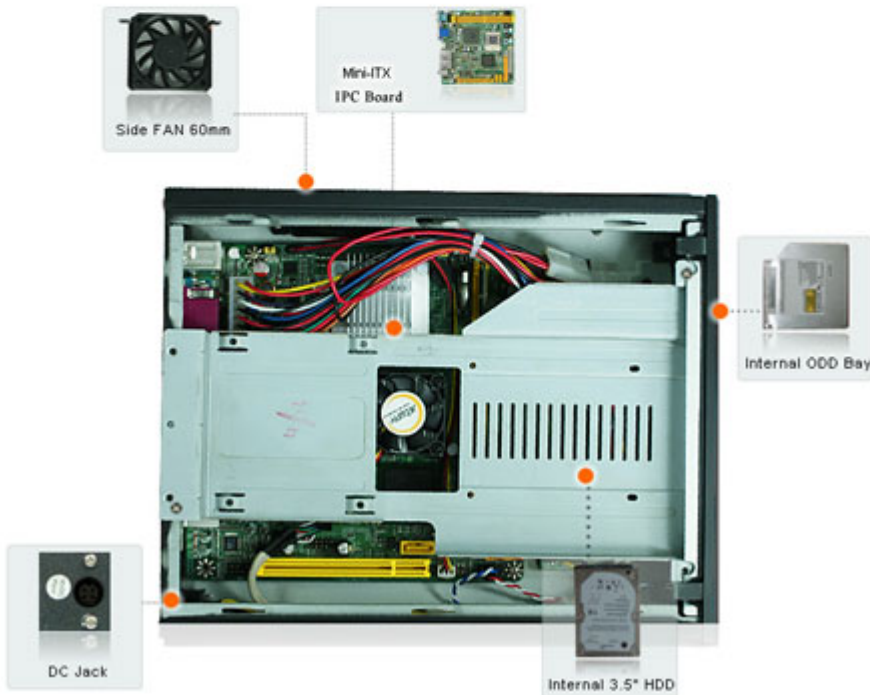

89.00 EUR  
 incl. 19% VAT, plus [shipping](#)

- 210 x 257 x 65mm (DxWxH)
- Mini-ITX Form Factor, M/B 170 x 170mm
- 1 x Slim ODD Drive Bay and 1 x 2.5" HDD Drive Bay
- Black Color
- Side: 6cm Fan (2Ball Bearing) x 1
- 2 x USB(V2.0)
- 60W AC-DC Adapter x1
- 100W DC-DC Power Converter

Model No  
 Dimension  
 Form Factor  
 Specs Exposed  
 Colors  
 Cooling Fan

JC-203S-B  
 210 x 257 x 65mm (DxWxH)  
 Mini-ITX Form Factor, M/B 170 x 170mm  
 1 x Slim ODD Drive Bay and 1 x 2.5" HDD Drive Bay  
 Black Color  
 Side: 6cm Fan (2 Ball Bearing) x 2

Front I/O Port	2 x USB(V2.0),
Power supply	100W DC-DC Power Converter
	1. 60W AC-DC Adapter x1
	2. Power Cord x1
	3. Stand x4
Standard Accessory	4. ODD SATA CABLE x1
	5. HDD SATA CABLE x1
	6. 100W DC-DC Power Board w/ Cable (AD12VC)
	7. CF Card Reader w/ Cable
	8. System Fan * 1
Functional	Set Top Box, Thin Client, Car Entertainment, Smart Mini PC, POS/POI, KIOSK
	2 in 1 Box Dimension432*296*320MM
	2 in 1 Gross Weight7.6Kg
Packing	Color Box Dimension417*137*288MM
	Gross Weight3.44KG
	Net Weight2.875KG
	108 pcs / Pallet, Pallet size :1050mm x 1200mm
Certificate	CE,FCC For Chassis
	CE,FCC,TUV,UL,CCC,CB For Power Adapter

**Product Accessories**

- Stand
- 100W DC-DC Power Converter kit
- 6cm 2Ball bearing Fan
- 60W AC-DC Adapter + power cord
- Power cable
- CF Card reader
- SATA-Slim ODD Cable+Power
- COM Cable w/bracket
- 1x SATA cable